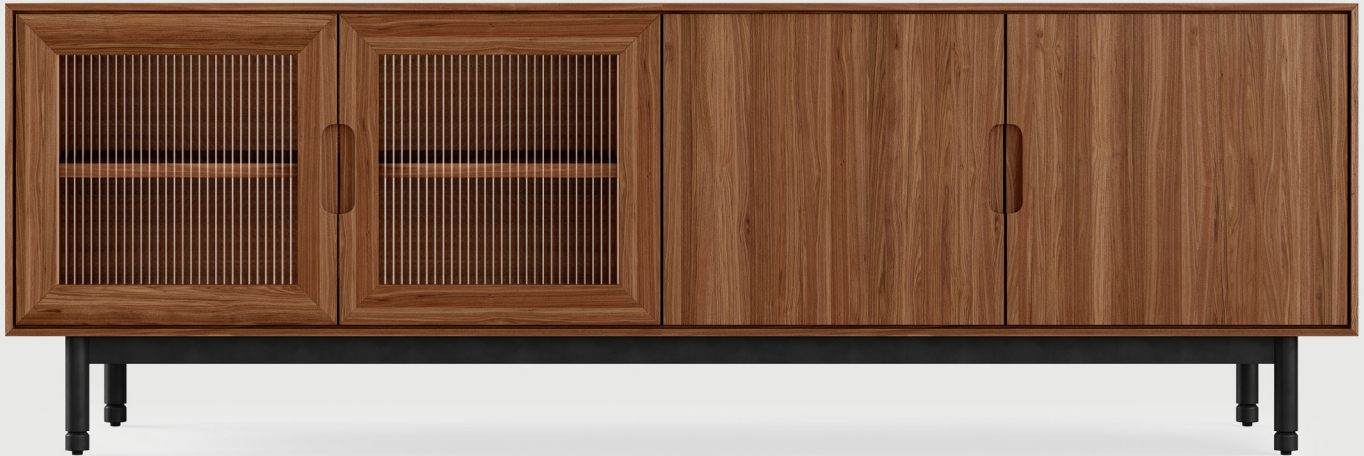

# Munro Credenza

Walnut

White  
Oak

Our bespoke Munro Credenza is the ideal place to keep your favorite treasures safely tucked away. Fluted glass doors allow you to admire what's within while maintaining an air of mystery and two adjustable interior shelves give you the flexibility to find an arrangement that works for you. Considered design elements like soft-close doors, magnetic closures, and recessed handles prove no detail is too small. The options are truly endless for a piece this versatile - use it to store your heirloom dishware in the dining room, or as a tasteful catch-all to keep things tidy in the living room. Choose from Walnut or Oak, each with a Zero-VOC, hand-rubbed matte finish, thoughtfully selected to highlight the unique, organic beauty of the wood grain. Solid wood edge details and solid steel legs mean that this credenza is built to last – a good thing because Munro's classic, minimalist ethos will never go out of style.