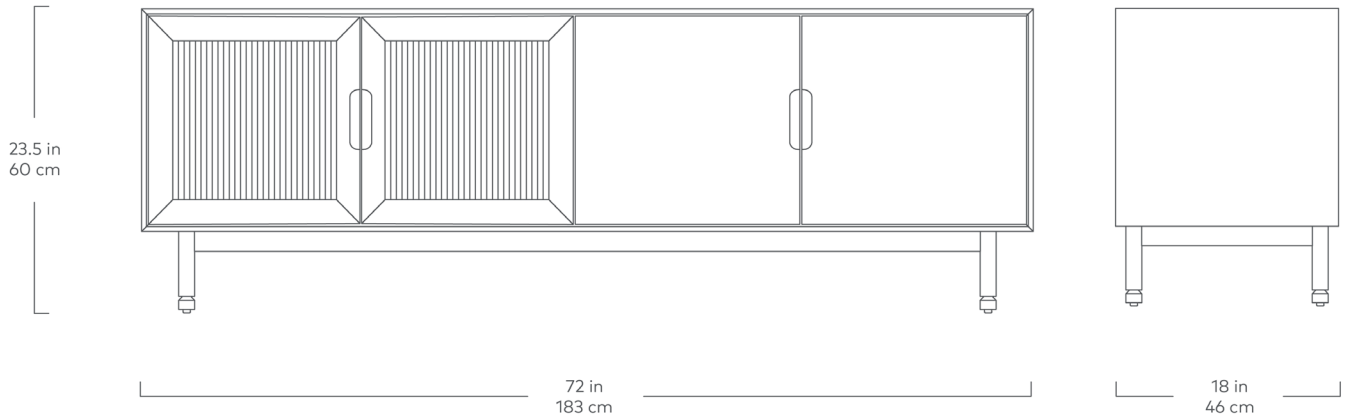

Munro Credenza

- It is normal for solid wood to expand and shrink as a result of variations in environmental humidity. A consistent humidity level of approximately 50% is recommended to prevent cracks and surface splits.
- Main structure is constructed with engineered wood core for strength and stability, surface-faced with real wood veneer.
- Features 2 doors with ¼" fluted glass inlay, surrounded by solid wood frames.
- Soft close doors, magnetic closures, recessed finger pulls and adjustable hinge hardware.
- Doors reveal 2 storage compartments, each with an adjustable shelf for efficient storage space.
- Credenza is finished in Rubio® Monocoat - a durable, matte, oil-based protector designed to highlight the beauty of natural wood.
- Wood finish is certified 0% VOC and is an all-natural, environmentally friendly product.
- Surface can be revitalized as desired. Visit Rubio® Monocoat website for more information.
- Powder-coated black steel legs.
- Non-marking leveler feet can be adjusted for stability on uneven floor surfaces.
- Assembles easily with provided hardware.
- CARB (California Air Resources Board) Phase II compliant.
- Wood is a natural material, with variations in grain pattern and colour that make each design unique.

Gus*